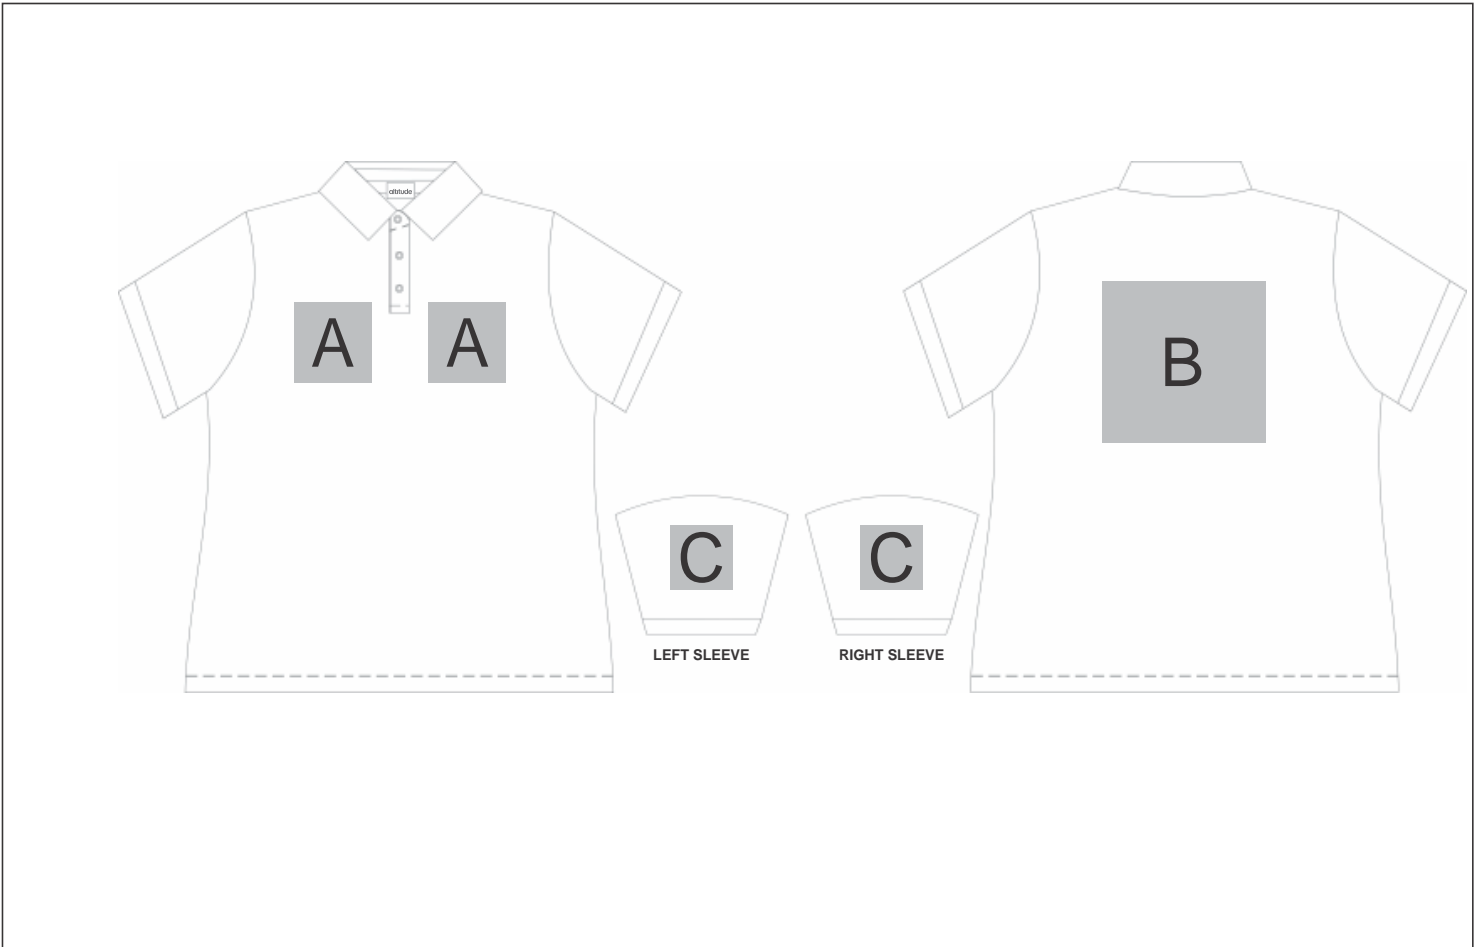

GS-AL-278-A

Ladies Aberdeen Golf Shirt

Need to know:

- Includes 1-Position Digital Transfer Clothing A6

- **DTC Inclusive Parameters:** Left/Right Chest = 100mm x 100mm

Branding Options:

Position	Branding Method (Branding Code)	No. of Colours	Dimension
A	Embroidery (EMB-A)	N/A	100mm wide x 100mm high
A	Screen Print (SA)	1 Colour	100mm wide x 100mm high
A	Digital Transfer Clothing A6 (DTC-A6)	Full Colour	100mm wide x 100mm high
A	Silicone (STP-A)	N/A	30mm wide x 30mm high
A	Silicone (STP-B)	N/A	50mm wide x 50mm high
A	Silicone (STP-C)	N/A	80mm wide x 80mm high
B	Embroidery (EMB-A)	N/A	200mm wide x 200mm high

B	Screen Print (SA)	1 Colour	260mm wide x 200mm high
B	Digital Transfer Clothing A6 (DTC-A6)	Full Colour	148mm wide x 105mm high
B	Digital Transfer Clothing A5 (DTC-A5)	Full Colour	210mm wide x 148mm high
B	Silicone (STP-A)	N/A	30mm wide x 30mm high
B	Silicone (STP-B)	N/A	50mm wide x 50mm high
B	Silicone (STP-C)	N/A	80mm wide x 80mm high
B	()	N/A	120mm wide x 40mm high

C	Embroidery (EMB-A)	N/A	80mm wide x 60mm high
C	Screen Print (SA)	N/A	60mm wide x 60mm high
C	Digital Transfer Clothing A6 (DTC-A6)	Full Colour	80mm wide x 80mm high
C	Silicone (STP-A)	N/A	30mm wide x 30mm high
C	Silicone (STP-B)	N/A	50mm wide x 50mm high